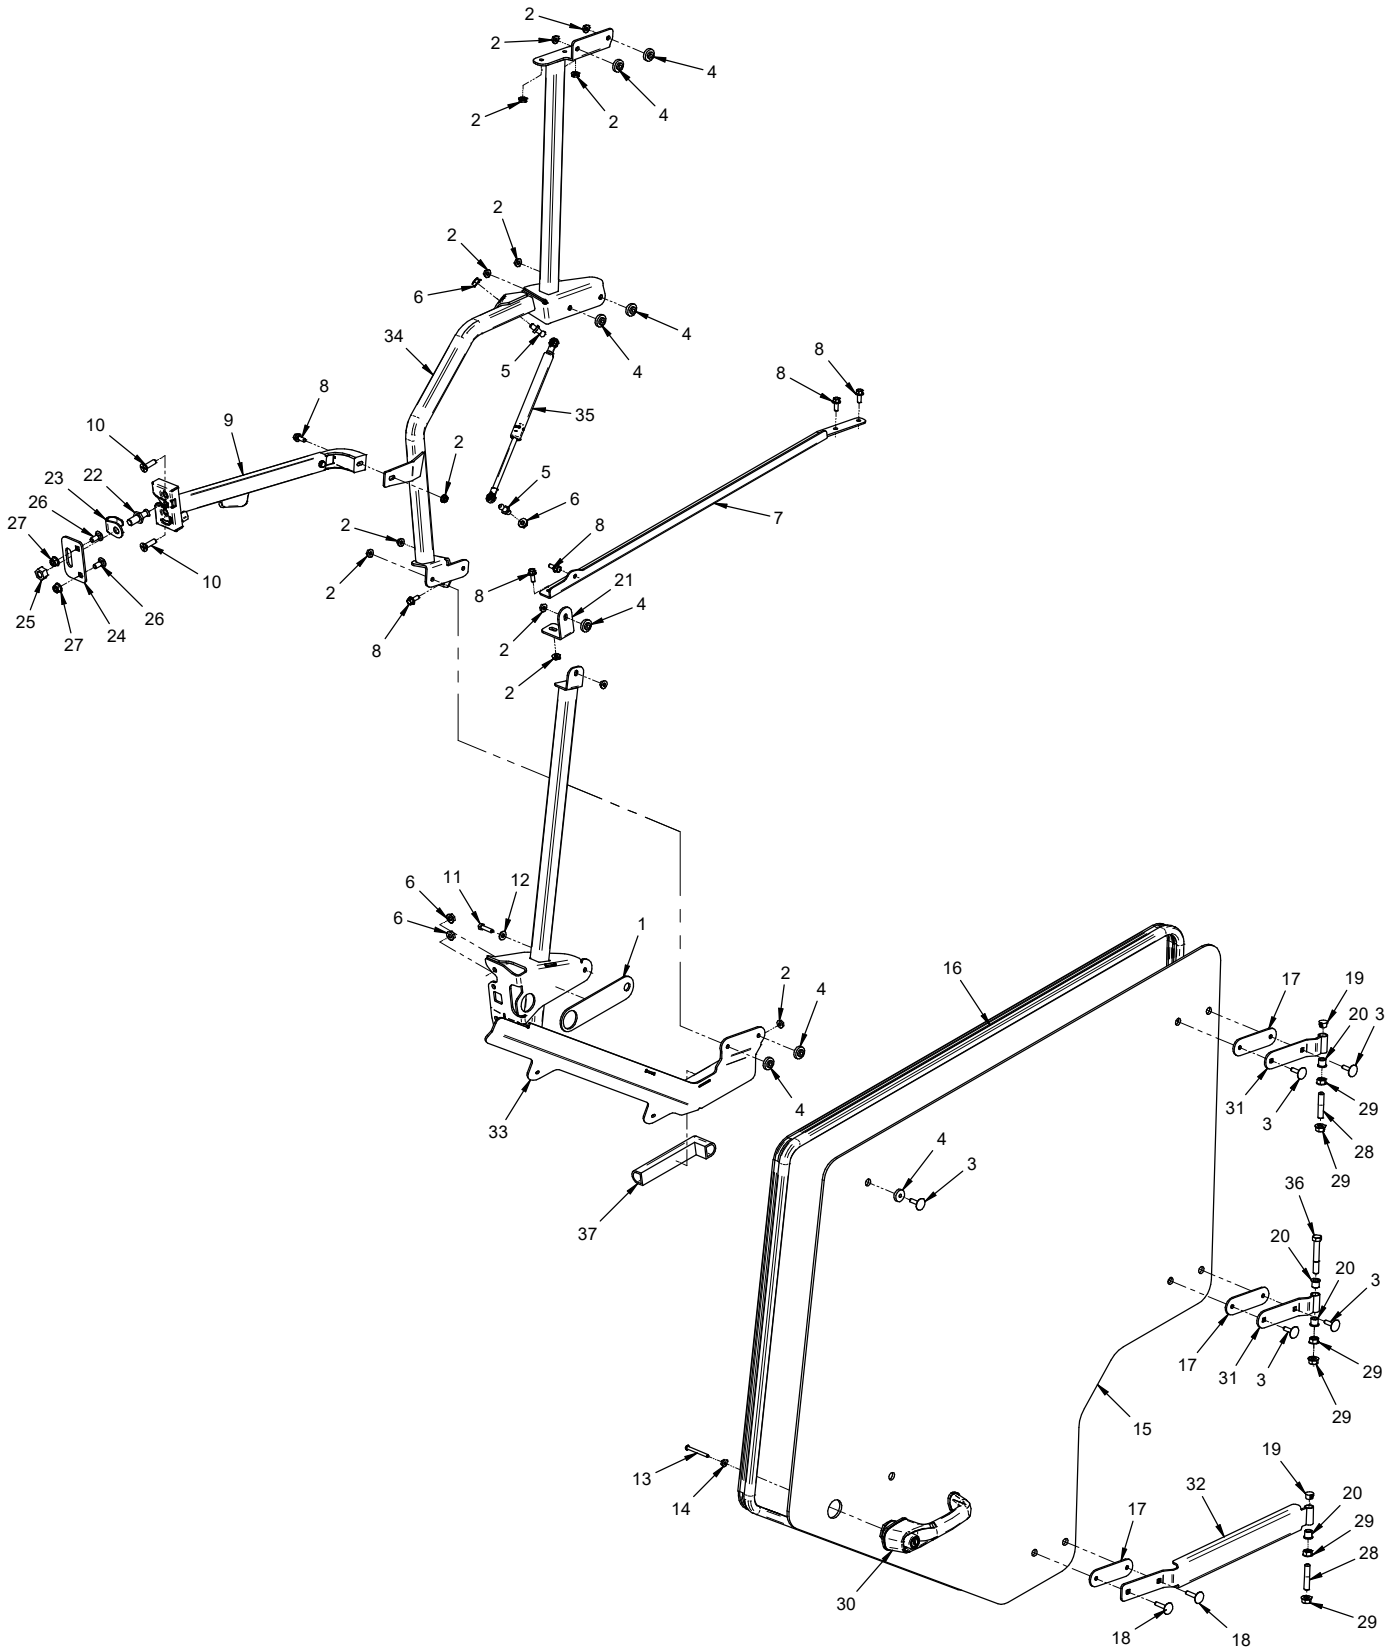

PARTS

ILLUSTRATED DRAWING Upper Door Frame & Latch

PARTS

Upper Door Frame & Latch

REF.	PART NO.	DESCRIPTION	QTY.
1	44.0273	.Gasket, Door Handle Inner	1
2	99.SF04	.Nut, SRF 1/4-20 USS	13
3	99.K0143	.Bolt, Step ¼-20 x 1 Blk	5
4	85.B0098	.Bushing, Step 1/4 x 7/8 x 5/16H	8
5	47.0225	.Stud, Ball 10mm 5/16-18 Thread	2
6	99.SF05	.Nut, SRF 5/16-18 USS	4
7	KW-1036	.Bracket, Door Frame Top	1
8	99.SF0405-1	.Bolt, SMF 1/4-20 X 5/8	6
9	47.0282	.Latch, Door Asm	1
10	99.K0116	.Machine Screw, 5/16-18 X 1-1/4	2
11	99.M0022	.Bolt, M6 X 1.0 X 25 ZP	1
12	95.04	.Washer, Flat 1/4 SAE	1
13	99.K0061	.Machine Screw, #10-32 X 2	1
14	99.E0035	.Nut, SF #10-32	1
15	44.0439	.Window, Door Upper 3/16	1
16	06.0072-148IN	.Trim, Seal Double Bulb 3/16" x 148"	1
17	44.0274	.Gasket, Glass Hinge Mount	3
18	99.K0115	.Bolt, Step ¼-20x1-1/4 Black	2
19	05.0070	.Plug, 1/2" Hole, Nylon	2
20	85.B0068	.Bushing, 3/8 X 1/2 OD X 1/2 LG	4
21	KW-1088	.Bracket, Door Glass Mount	1
22	47.0283	.Striker, Door Latch	1
23	47.0284	.Guard, Striker	1
24	64.1488	.Mount, Striker Pin	1
25	99.M0023	.Nut, M12 X 1.0 ZP	1
26	97.0506	.Bolt, Carriage 5/16 x 3/4	2
27	99.E0102	.Nut, Locking Flange 5/16-18	2
28	99.F0043	.Pin, Hinge 3/8-16 X 1-7/8 Ss	2
29	99.SF06	.Nut, SRF 3/8-16 USS	6
30	47.0281	.Handle, Push Button Asm	1
31	64.1480	.Hinge, Glass Mount	2
32	KW-6008	.Hinge, Door Mount Lower	1
33	KW-6021	.Frame, Door Front	1
34	KW-6023	.Frame, Door Rear	1
35	47.0540	.Shock, Gas Spring 8mm Dia	1
36	90.0620	.Bolt, Hex 3/8-16 UNC x 2-1/2	1
37	KW-1132-1	.Foam, Door Corner	1