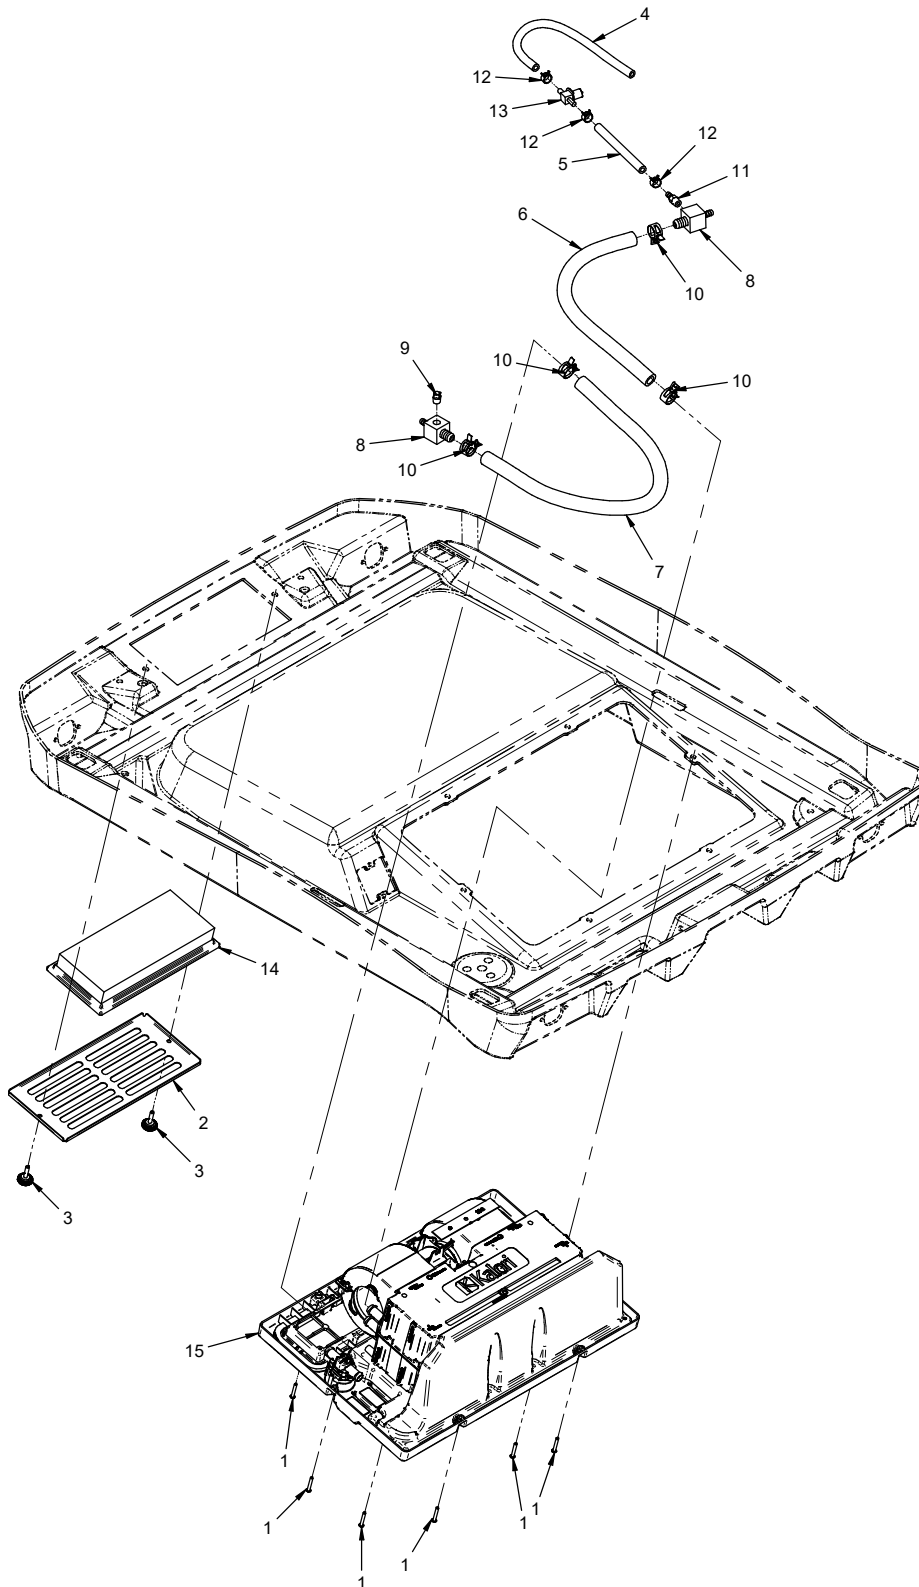

PARTS

ILLUSTRATED DRAWING Cab Fan & Heater

PARTS

Cab Fan & Heater

REF.	PART NO.	DESCRIPTION	QTY.
1	99.K0144	Machine Screw, #10-32 X 1-1/4	6
2	KW-1110	Retainer, Air Filter Vented	1
3	47.0399	Knob, 1/4-20 X 1 Knurled	2
4	27.F05-18IN	Hose, Fuel Line x 5/16 x 18"	1
5	27.F05-6IN	Hose, Fuel Line x 5/16 x 6"	1
6	27.0009-24IN	Hose, EPDM Black 5/8" ID x 24"	1
7	27.0009-24IN	Hose, EPDM Black 5/8" ID x 24"	1
8	29.BF0610FP04	Fitting, Tee 3/8 X 5/8 X 04NPT	2
9	29.P04	Pipe, Plug 1/4" Sq	1
10	11.0079	Clamp, Spring 5/8" Heater Hose	4
11	29.BF05MP04	Fitting, 5/16 Barb x 1/4 MP ST	1
12	11.0048	Clamp, Hose Band 9/16" OD Hose	3
13	47.0328	Valve, Fuel Shut Off 5/16"	1
14	47.0541	Filter, Air	1
15	47.0539	Cab Fan/Heater 454 Series	1