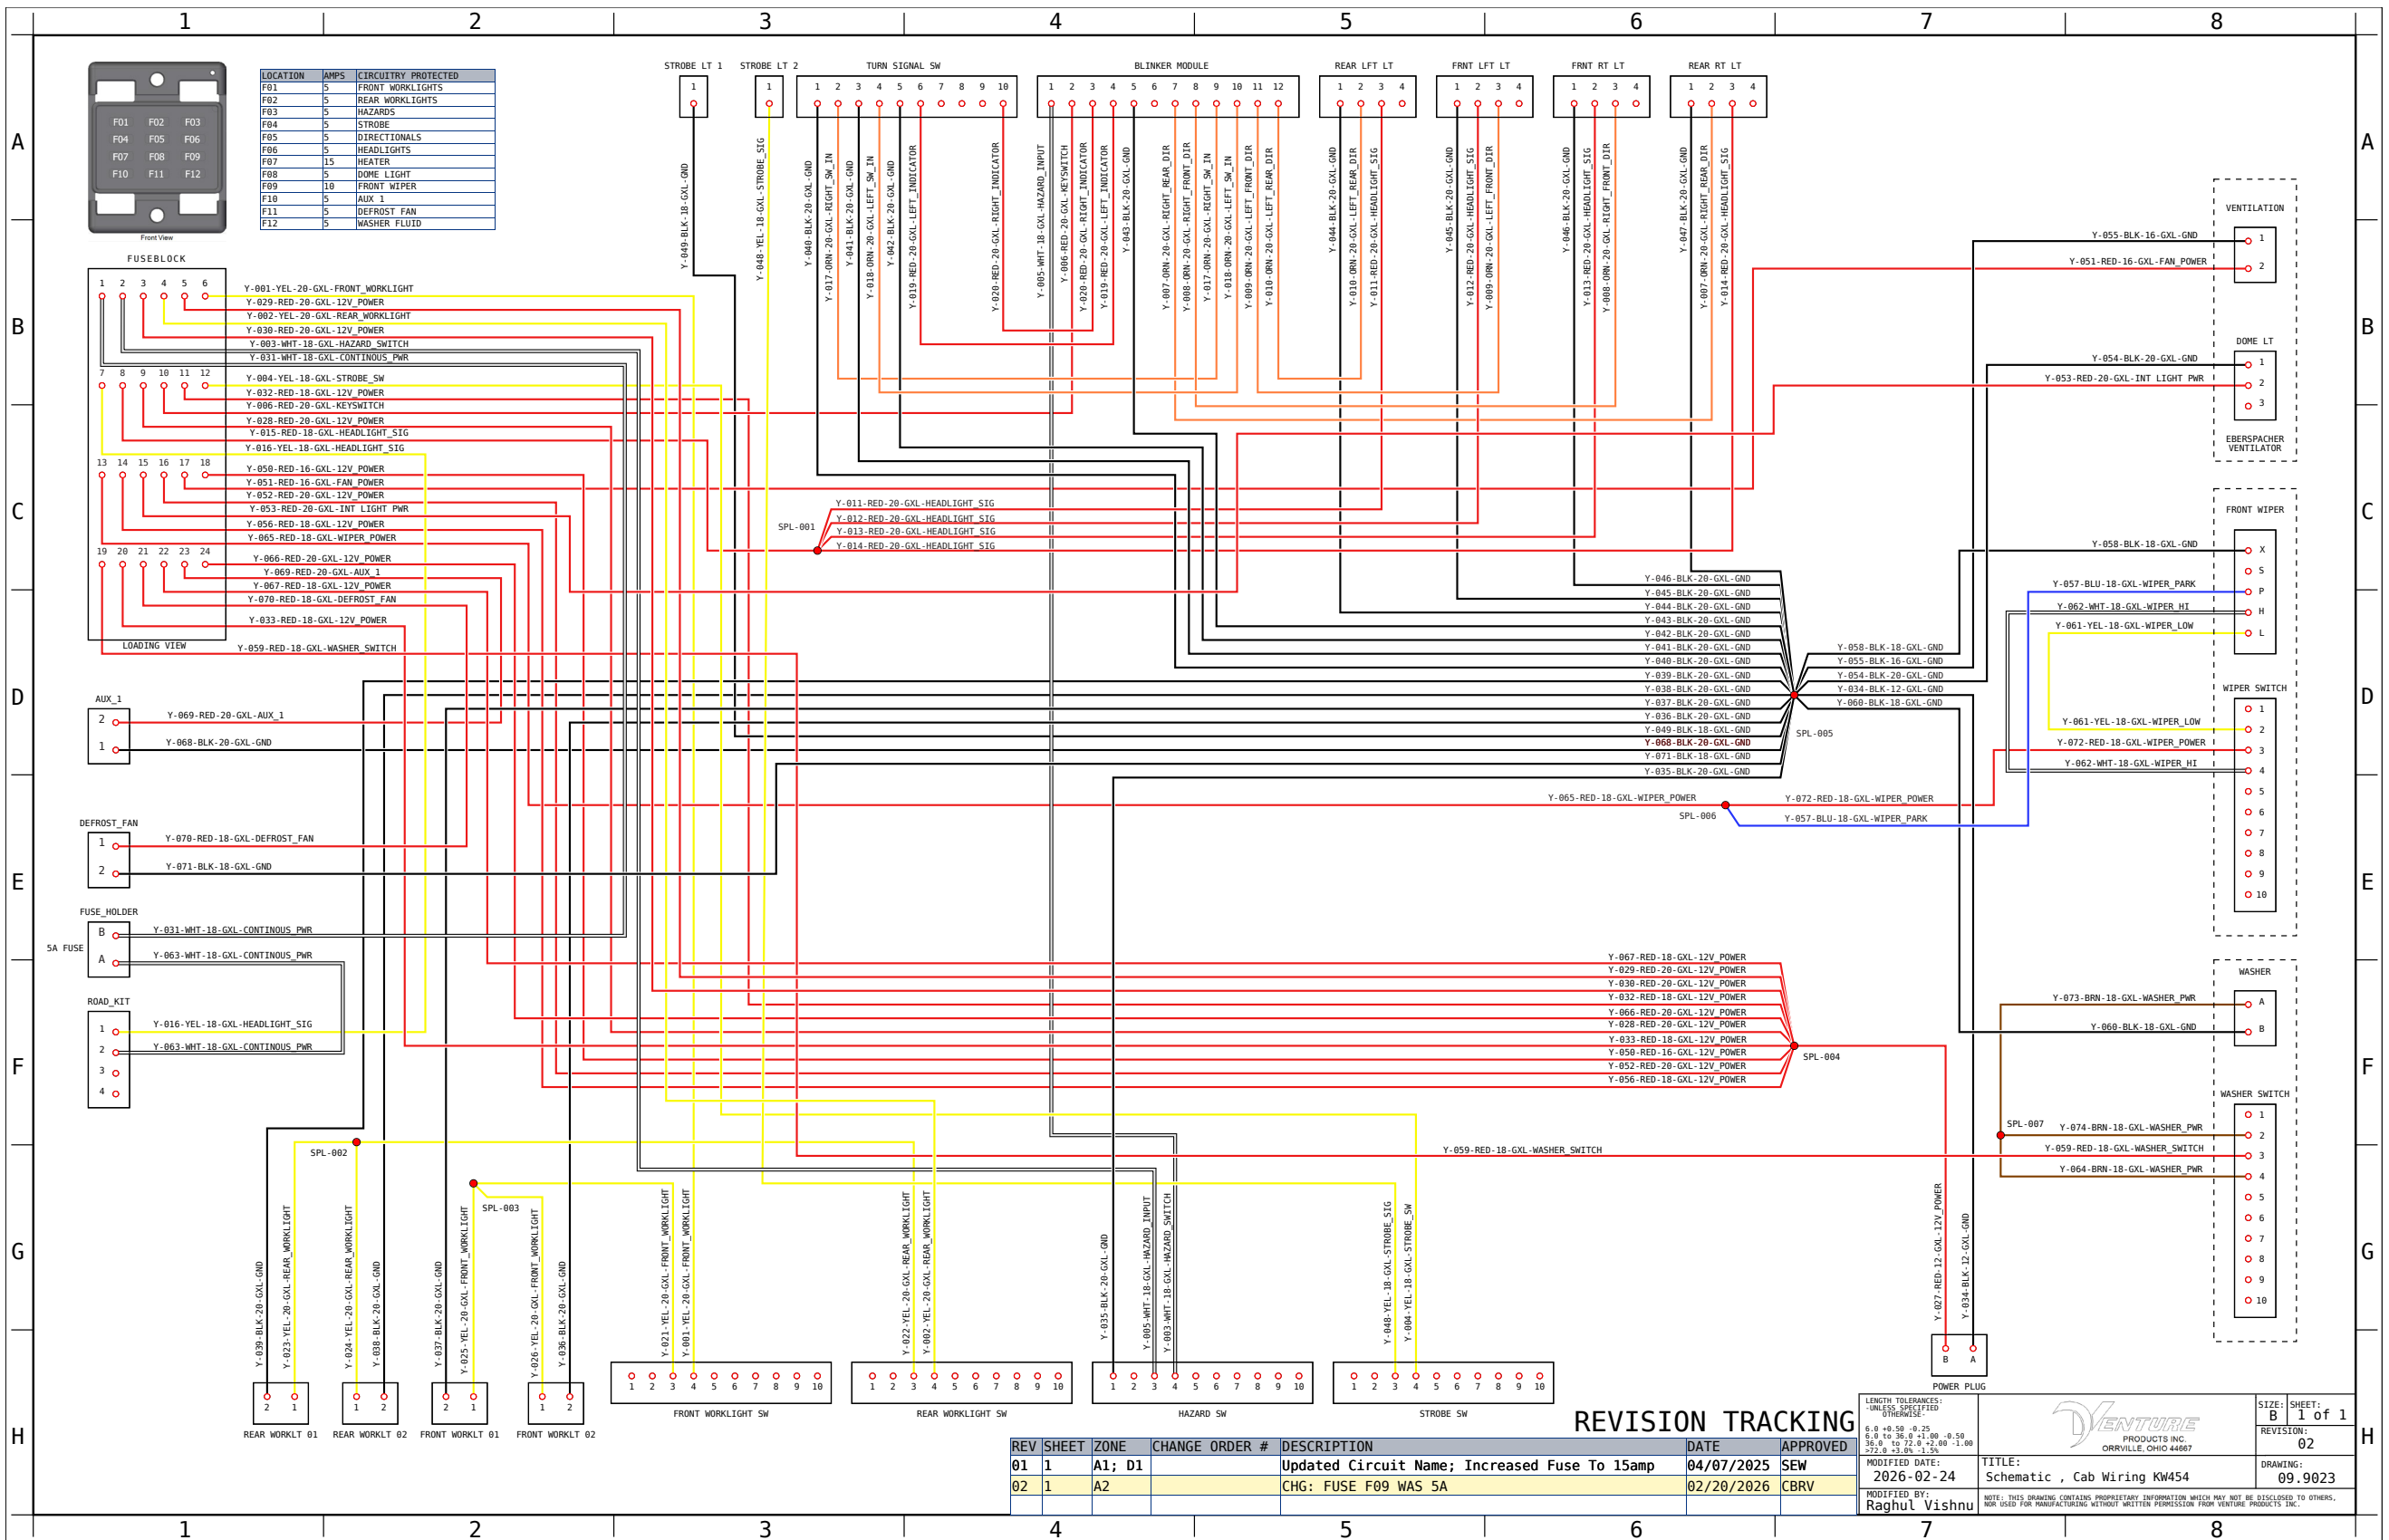

ELECTRICAL Wiring Diagram

LOCATION	AMPS	CIRCUITRY PROTECTED
F01	5	FRONT WORKLIGHTS
F02	5	REAR WORKLIGHTS
F03	5	HAZARDS
F04	5	STROBE
F05	5	DIRECTIONALS
F06	5	HEADLIGHTS
F07	15	HEATER
F08	5	DOME LIGHT
F09	10	FRONT WIPER
F10	5	AUX 1
F11	5	DEFROST FAN
F12	5	WASHER FLUID

REVISION TRACKING

REV	SHEET	ZONE	CHANGE ORDER	#	DESCRIPTION	DATE	APPROVED
01	1	A1; D1			Updated Circuit Name; Increased Fuse To 15amp	04/07/2025	SEW
02	1	A2			CHG: FUSE F09 WAS 5A	02/20/2026	CBRV

LENGTH TOLERANCES UNLESS SPECIFIED IN MILLIMETERS 6.0 +0.50 -0.25 6.0 to 36.0 +1.00 -0.50 36.0 to 72.0 +2.00 -1.00 >72.0 +3.00 -1.50	PRODUCTS INC. ORRVILLE, OHIO 44667	SIZE: B SHEET: 1 of 1 REVISION: 02
MODIFIED DATE: 2026-02-24	TITLE: Schematic, Cab Wiring Kw454	DRAWING: 09.9023
MODIFIED BY: Raghu Vishnu		

NOTE: THIS DRAWING CONTAINS PROPRIETARY INFORMATION WHICH MAY NOT BE DISCLOSED TO OTHERS, NOR USED FOR MANUFACTURING WITHOUT WRITTEN PERMISSION FROM VENTURE PRODUCTS INC.