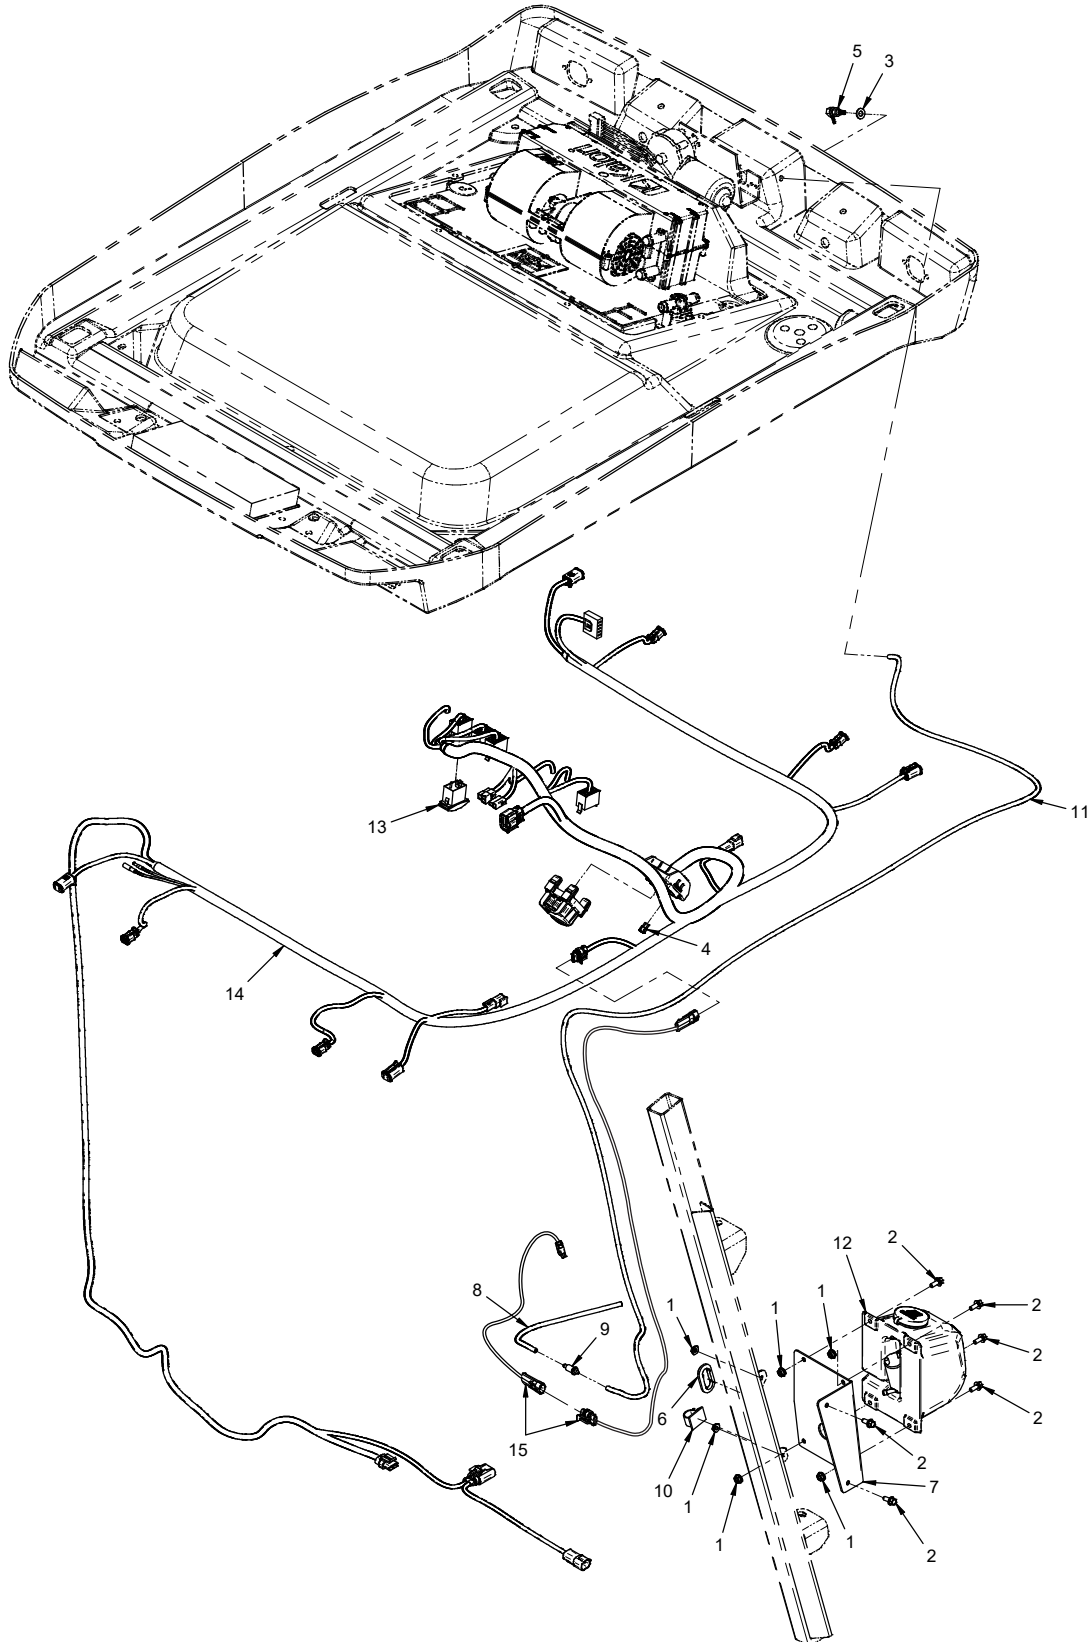

OPTIONS

ILLUSTRATED DRAWING 70.8273 Cab Windshield Washer Kit

OPTIONS

70.8273 Cab Windshield Washer Kit

REF.	PART NO.	DESCRIPTION	QTY.
1	99.SF04	Nut, SRF 1/4-20 USS	6
2	99.SF0405-1	Bolt, SMF 1/4-20 X 5/8	6
3	95.05	Washer, Flat 5/16 SAE	1
4	30.0332	Fuse, 5 Amp Mini Tan	1
5	47.0402	Fitting, Bulkhead 90 Deg	1
6	05.0060	Grommet, 1-1/8 ID, 1-3/4 OD	1
7	KW-1123	Mount, Windshield Washer Tank	1
8	27.0003	Tubing, Windshield Washer x 1'	1
9	23.0169	Valve, Check 5/32" Inline	1
10	30.0498	Clamp, Wire Mt Adh. 3/4" Gray	1
11	27.0002	Tubing, Windshield Washer x12'	1
12	47.0382	Reservoir, Windshield Washer w/Pump	1
13	31.0056	Switch, Rocker (On)/Off/(On)	1
14	32.0275	Harness, Wire Main Cab	1
15	32.0277	Harness, Wire Windshield Washer	1