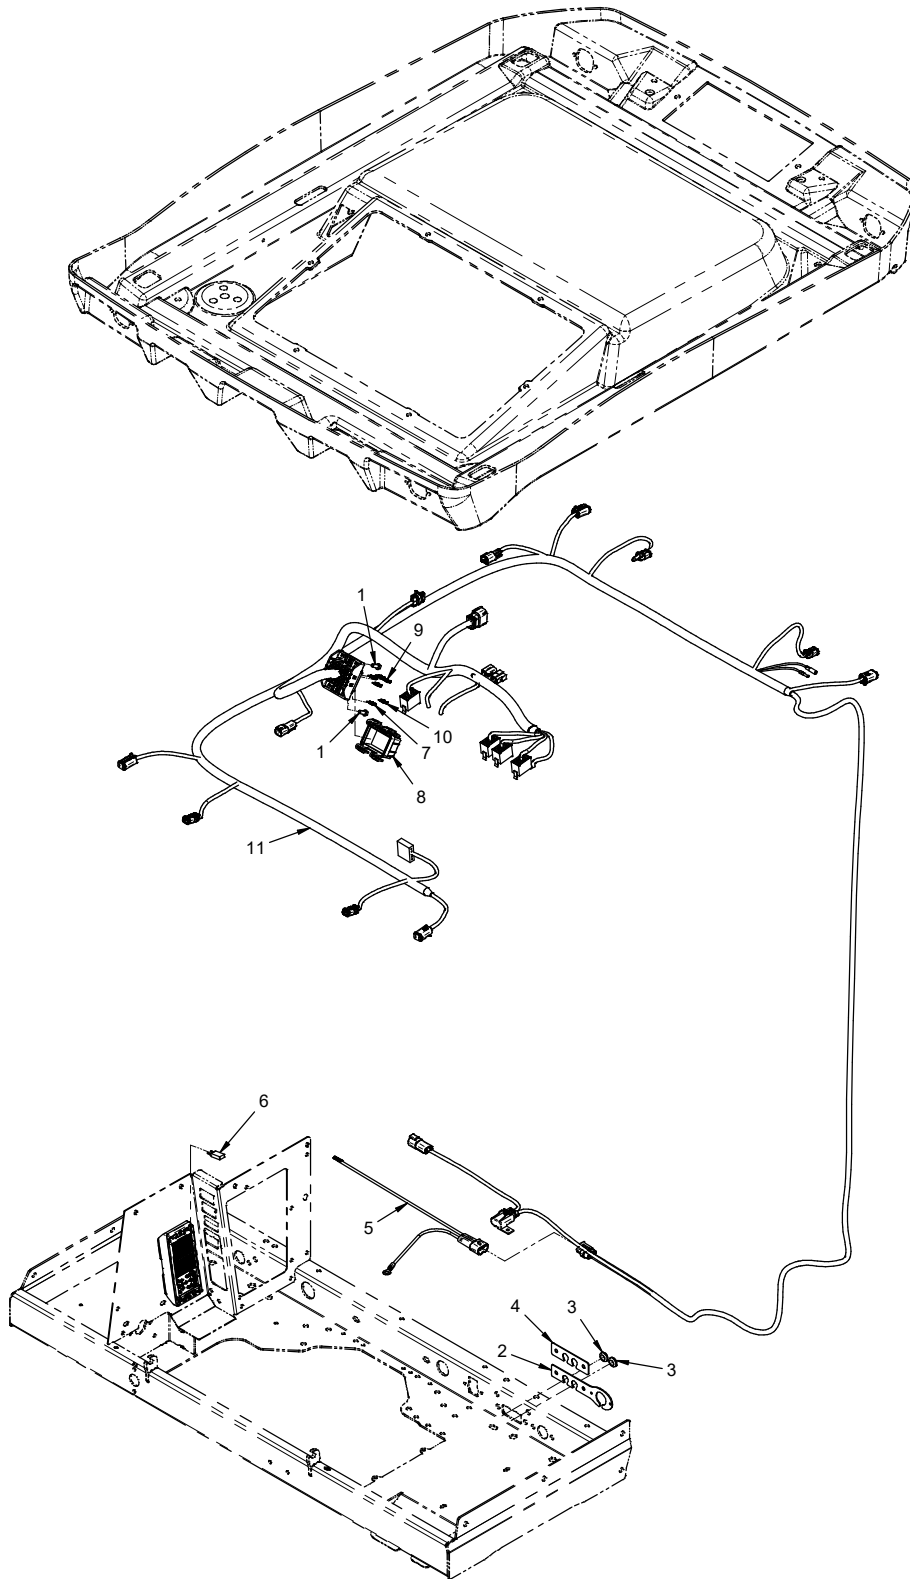

PARTS

ILLUSTRATED DRAWING Wire Harness & Fuse Panel

PARTS

Wire Harness & Fuse Panel

REF.	PART NO.	DESCRIPTION	QTY.
1	99.M0002	Bolt, M6 X 1.00 X 16MM	2
2	KN-1281	Cover, Wire Harness Access	1
3	05.0136	Grommet, 7/16ID, 3/4OD, 1/4Thk	2
4	60.1175	Cover, Opt. Light Kit Access	1
5	32.0243	Harness, Wire KW452/Canopy Fan	1
6	30.0445	Breaker, Circuit 30 Amp Mini	1
7	30.0333	Fuse, 10 Amp Mini Red	1
8	30.0644	Cover, Fuse Panel 24 Pos Mini	1
9	30.0332	Fuse, 5 Amp Mini Tan	4
10	30.0334	Fuse, 15 Amp Mini Blue	1
11	32.0275	Harness, Wire Main Cab	1