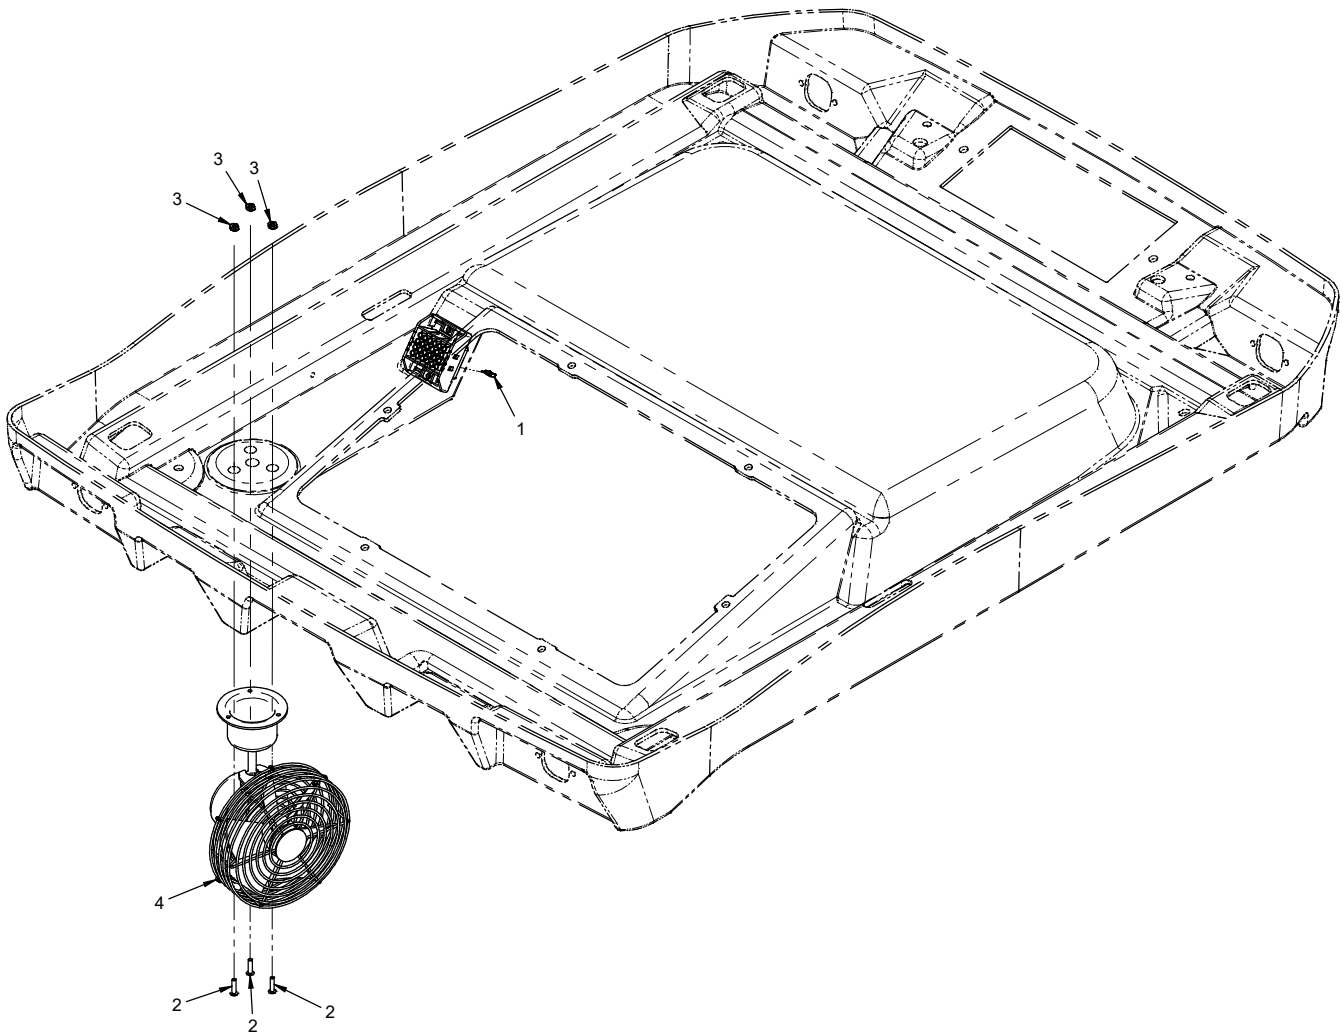

OPTIONS

ILLUSTRATED DRAWING 70.2018-1 Defrost Fan Kit

OPTIONS

70.2018-1 Defrost Fan Kit

REF.	PART NO.	DESCRIPTION	QTY.
1	30.0332	Fuse, 5 Amp Mini Tan	1
2	99.K0047	Machine Screw, #10-32 X 3/4.	3
3	99.E0049	Nut, Washer 10-32 UNF, Star LW.	3
4	37.0076	Fan, Defroster	1